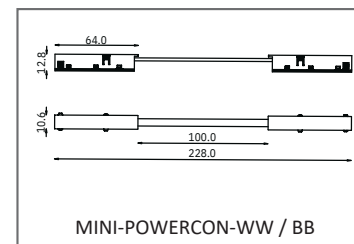

Product Data Sheet

Model	MINI-SUR01-1M-2M-WW-BB
Input Voltage	48VDC
Size	100 / 200 mm
Color	Sandy Black / White
Sealing	IP20
Body Material	Aluminum

RELATED ITEM

DIMENSION

Unit: mm

COLOR:

Sand black/white