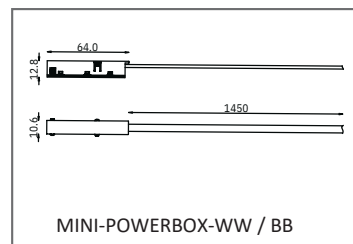

Product Data Sheet

Model	MINI-SUR01-1M-2M-WW-BB
Input Voltage	48VDC
Size	100 / 200 mm
Color	Sandy Black / White
Sealing	IP20
Body Material	Aluminum

RELATED ITEM

DIMENSION

Unit: mm

COLOR:

Sand black/white