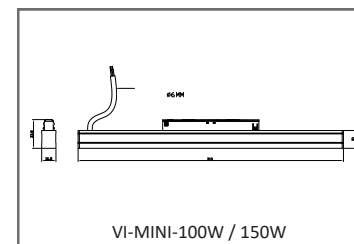

Product Data Sheet

Model	MINI-SUR01-1M-2M-WW-BB
Input Voltage	48VDC
Size	100 / 200 mm
Color	Sandy Black / White
Sealing	IP20
Body Material	Aluminum

RELATED ITEM

DIMENSION

Unit: mm

COLOR:

Sand black/white