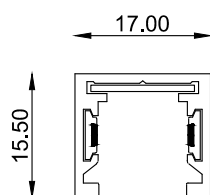

Product Data Sheet

Model	MINI-SUR01-1M-2M-WW-BB
Input Voltage	48VDC
Size	100 / 200 mm
Color	Sandy Black / White
Sealing	IP20
Body Material	Aluminum

RELATED ITEM

DIMENSION

Unit: mm

COLOR:

Sand black/white