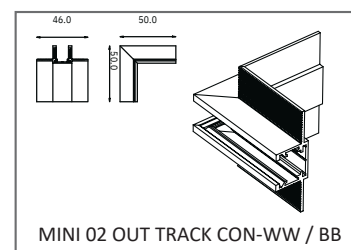

|               |                                 |
|---------------|---------------------------------|
| Model         | <b>MINI-REC02-1M-2M WW / BB</b> |
| Input Voltage | 48VDC                           |
| Size          | 100 / 200 mm                    |
| Color         | Sandy Black / White             |
| Sealing       | IP20                            |
| Body Material | Aluminum                        |

## DIMENSION

Unit: mm

COLOR:

Sand black/white