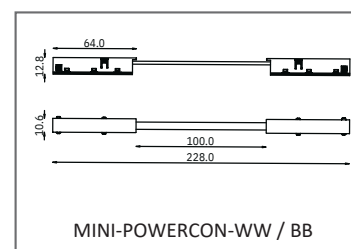

|               |                                 |
|---------------|---------------------------------|
| Model         | <b>MINI-REC02-1M-2M WW / BB</b> |
| Input Voltage | 48VDC                           |
| Size          | 100 / 200 mm                    |
| Color         | Sandy Black / White             |
| Sealing       | IP20                            |
| Body Material | Aluminum                        |

## DIMENSION

Unit: mm

COLOR:

Sand black/white