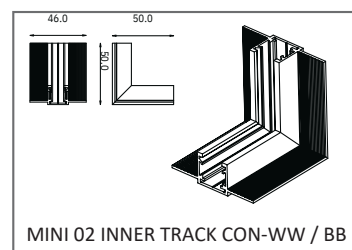

|               |                                 |
|---------------|---------------------------------|
| Model         | <b>MINI-REC02-1M-2M WW / BB</b> |
| Input Voltage | 48VDC                           |
| Size          | 100 / 200 mm                    |
| Color         | Sandy Black / White             |
| Sealing       | IP20                            |
| Body Material | Aluminum                        |

## DIMENSION

Unit: mm

COLOR:

Sand black/white