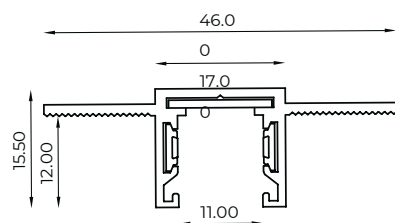

|               |                                 |
|---------------|---------------------------------|
| Model         | <b>MINI-REC02-1M-2M WW / BB</b> |
| Input Voltage | 48VDC                           |
| Size          | 100 / 200 mm                    |
| Color         | Sandy Black / White             |
| Sealing       | IP20                            |
| Body Material | Aluminum                        |

## DIMENSION

Unit: mm

COLOR:

Sand black/white