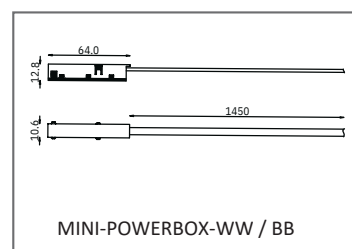

|               |                                 |
|---------------|---------------------------------|
| Model         | <b>MINI-REC02-1M-2M WW / BB</b> |
| Input Voltage | 48VDC                           |
| Size          | 100 / 200 mm                    |
| Color         | Sandy Black / White             |
| Sealing       | IP20                            |
| Body Material | Aluminum                        |

## DIMENSION

Unit: mm

COLOR:

Sand black/white