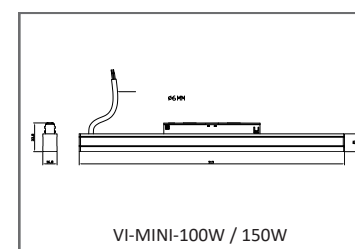

|               |                                 |
|---------------|---------------------------------|
| Model         | <b>MINI-REC02-1M-2M WW / BB</b> |
| Input Voltage | 48VDC                           |
| Size          | 100 / 200 mm                    |
| Color         | Sandy Black / White             |
| Sealing       | IP20                            |
| Body Material | Aluminum                        |

## DIMENSION

Unit: mm

COLOR:

Sand black/white