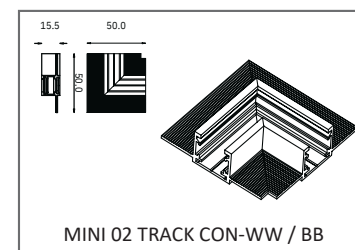

|               |                                 |
|---------------|---------------------------------|
| Model         | <b>MINI-REC02-1M-2M WW / BB</b> |
| Input Voltage | 48VDC                           |
| Size          | 100 / 200 mm                    |
| Color         | Sandy Black / White             |
| Sealing       | IP20                            |
| Body Material | Aluminum                        |

## DIMENSION

Unit: mm

COLOR:

Sand black/white