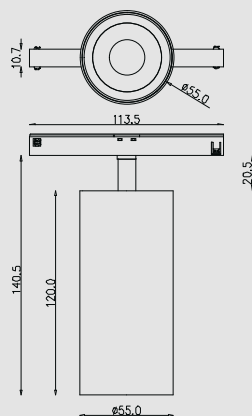

DIMENSION

Unit: mm

COLOR:

Sand black/white

Code:	MINI-MAG-T55-WW / BB
Power:	15W
LED Chip:	CITIZEN <small>Micro HumanTech</small>
CRI:	>90
CCT:	3000K/4000K/5000
Net Weight:	K 0.245kg
Body Material :	6030 Aluminium
Input Voltage :	DC48V
Luminous Efficacy :	1100±5%lm(3000K) 1155±5%lm(4000K)
Adjustable Angle :	0°- 90°Vertical Aiming Tilt 0°- 350°horizontal Rotation

PHOTOMETRIC DIAGRAM