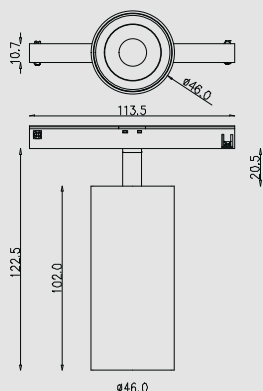

DIMENSION

Unit: mm

COLOR:

Code:	MINI-MAG-T46-WW / BB
Power:	10W
LED Chip:	CITIZEN <small>Micro HumanTech</small>
CRI:	>90
CCT:	3000K/4000K/5000
Net Weight:	K 0.171kg
Body Material :	6030 Aluminium
Input Voltage :	DC48V
Luminous Flux:	764±5%lm(3000K) 810±5%lm(4000K)
Adjustable Angle :	0°- 90°Vertical Aiming Tilt 0°- 350°horizontal Rotation

PHOTOMETRIC DIAGRAM