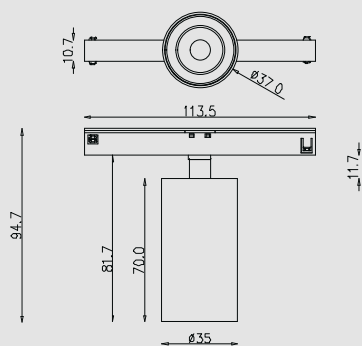

## DIMENSION

Unit: mm

COLOR:

Code: **MINI-MAG-T35-WW / BB**

Power: 5W

LED Chip: **CITIZEN**  
Micro HumanTech

CRI: >90

CCT: 3000K/4000K/5000K

Net Weight: 0.126kg

Body Material : 6030 Aluminium

Input Voltage : DC48V

Luminous Flux: 470±5%lm(3000K)  
500±5%lm(4000K)

Adjustable Angle : 0°- 90°Vertical Aiming Tilt  
0°- 350°horizontal Rotation

## PHOTOMETRIC DIAGRAM