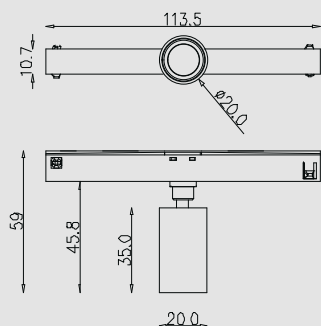

DIMENSION

Unit: mm

COLOR:

Sand black/white

Code:	MINI-MAG-T20-WW / BB
Power:	3W
LED Chip:	OSRAM
CRI:	>90
CCT:	3000K/4000K/5000K
Net Weight:	0.041kg
Body Material :	6030 Aluminium
Input Voltage :	DC48V
Luminous Flux:	140±5%lm(3000K) 156±5%lm(4000K)
Adjustable Angle :	0°- 90°Vertical Aiming Tilt 0°- 350°horizontal Rotation

PHOTOMETRIC DIAGRAM