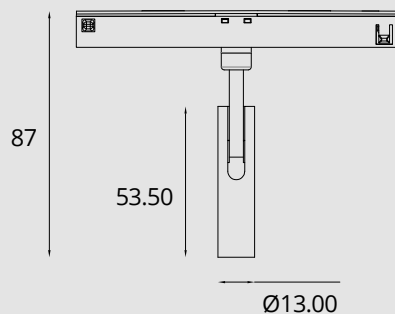

## DIMENSION

Unit: mm

COLOR:

Gold

Code: **MINI-MAG-GOLD**

Power: 2W

LED Chip: **OSRAM**

CRI: >90

CCT: 3000K

Net Weight:

Body Material : 6030 Aluminium

Input Voltage : DC48V

Luminous Flux: 60±5%lm(3000K)

Adjustable Angle : 0°- 90°Vertical Aiming Tilt  
0°- 350°horizontal Rotation

## PHOTOMETRIC DIAGRAM