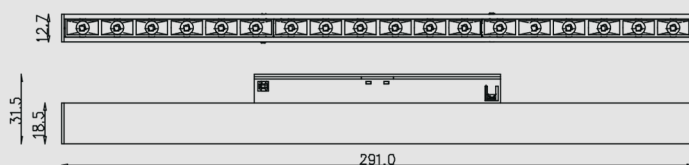

Code:	MINI-MAG-G18-WW / BB
Power:	15W
LED Chip:	bridgelux®
CRI:	>90
CCT:	3000K/4000K/5000
Net Weight:	K 0.107kg
Body Material :	6030 Aluminium
Input Voltage :	DC48V
Luminous Flux:	745±5%lm(3000K) 820±5%lm(4000K)
Adjustable Angle :	NO

DIMENSION

Unit: mm

PHOTOMETRIC DIAGRAM

COLOR:

Sand black/white