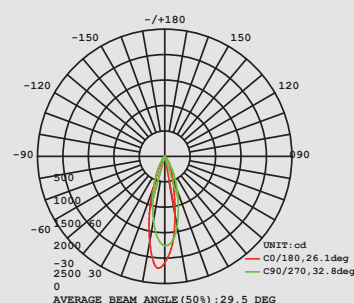

Code:	MINI-MAG-G18-WW / BB
Power:	15W
LED Chip:	bridgelux®
CRI:	>90
CCT:	3000K/4000K/5000
Net Weight:	K 0.107kg
Body Material :	6030 Aluminium
Input Voltage :	DC48V
Luminous Flux:	745±5%lm(3000K) 820±5%lm(4000K)
Adjustable Angle :	NO

DIMENSION

Unit: mm

PHOTOMETRIC DIAGRAM

COLOR:

Sand black/white