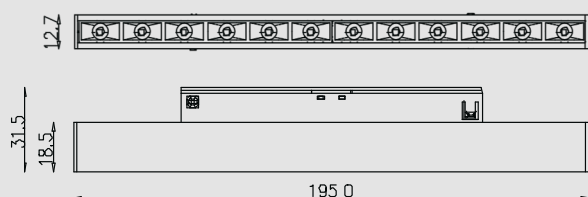

Code:	MINI-MAG-G12-WW / BB
Power:	10W
LED Chip:	bridgelux
CRI:	>90
CCT:	3000K/4000K/5000K
Net Weight:	0.078kg
Body Material :	6030 Aluminium
Input Voltage :	DC48V
Luminous Flux:	605lm±5%lm(3000K) 635lm±5%lm(4000K)
Adjustable Angle :	NO

DIMENSION

Unit: mm

COLOR:

Sand black/white

PHOTOMETRIC DIAGRAM