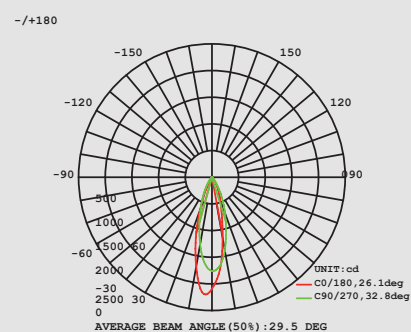

Code:	MINI-MAG-FG18-BB
Power:	15W
LED Chip:	bridgelux®
CRI:	>90
CCT:	3000K/4000K/5000
Net Weight:	K 0.276kg
Body Material :	6030 Aluminium
Input Voltage :	DC48V
Luminous Flux:	745±5%lm(3000K) 820±5%lm(4000K)
Adjustable Angle :	0°- 90°Vertical Aiming Tilt

DIMENSION

Unit: mm

PHOTOMETRIC DIAGRAM

COLOR: