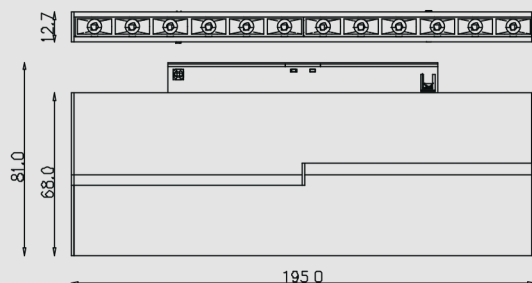

DIMENSION

Unit: mm

COLOR:

Code:	MINI-MAG-FG12-WW / BB
Power:	10W
LED Chip:	bridgelux.
CRI:	>90
CCT:	3000K/4000K/5000
Net Weight:	K 0.197kg
Body Material :	6030 Aluminium
Input Voltage :	DC48V
Luminous Flux:	605lm±5%lm(3000K) 635lm±5%lm(4000K)
Adjustable Angle :	0°- 90°Vertical Aiming Tilt

PHOTOMETRIC DIAGRAM