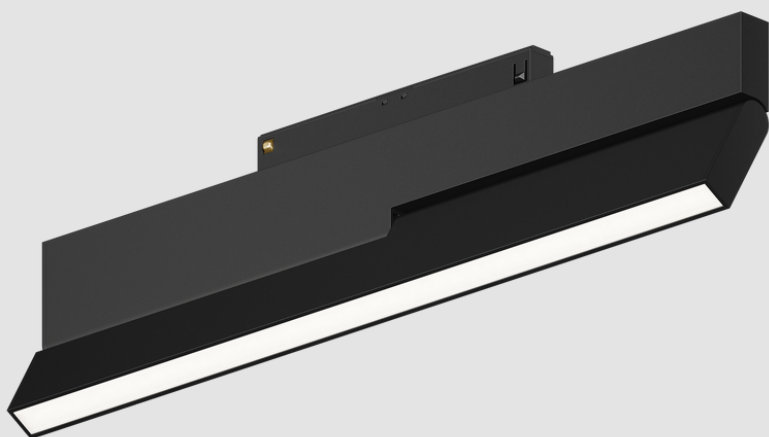

## DIMENSION

Unit: mm

COLOR:

Code:	<b>MINI-MAG-FD18-WW / BB</b>
Power:	15W
LED Chip:	bridgelux
CRI:	>80
CCT:	3000K/4000K/5000K
Net Weight:	0.269kg
Body Material :	6030 Aluminium
Input Voltage :	DC48V
Luminous Flux:	745±5%lm(3000K) 820±5%lm(4000K)
Adjustable Angle :	0°- 90°Vertical Aiming Tilt