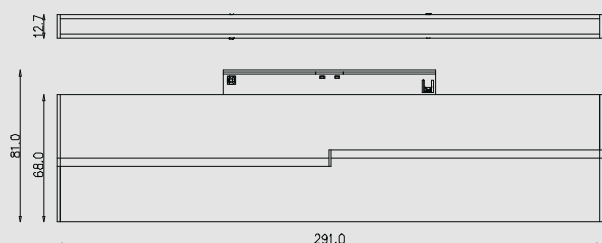

## DIMENSION

Unit: mm

COLOR:

Code:	<b>MINI-MAG-FD18-WW / BB</b>
Power:	15W
LED Chip:	bridgelux
CRI:	>80
CCT:	3000K/4000K/5000K
Net Weight:	0.269kg
Body Material :	6030 Aluminium
Input Voltage :	DC48V
Luminous Flux:	745±5%lm(3000K) 820±5%lm(4000K)
Adjustable Angle :	0°- 90°Vertical Aiming Tilt

## PHOTOMETRIC DIAGRAM