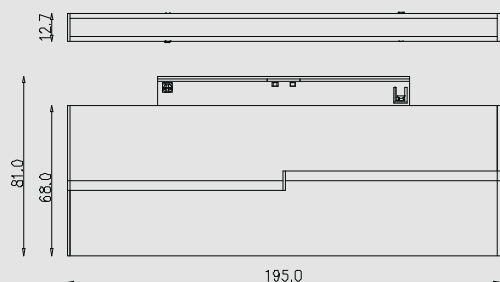

DIMENSION

Unit: mm

COLOR:

Code: **MINI-MAG-FD12-WW / BB**

Power: 10W

LED Chip: 

CRI: >80

CCT: 3000K/4000K/5000K

Net Weight: 0.192kg

Body Material : 6030 Aluminium

Input Voltage : DC48V

Luminous Flux: 530lm±5%lm(3000K)
562lm±5%lm(4000K)

Adjustable Angle : 0°- 90°Vertical Aiming Tilt

PHOTOMETRIC DIAGRAM