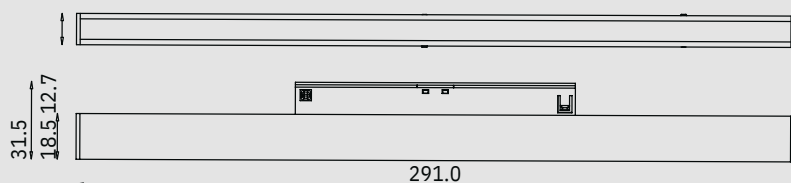

DIMENSION

Unit: mm

COLOR:

Code:	MINI-MAG-D18-WW / BB
Power:	15W
LED Chip:	bridgelux
CRI:	>80
CCT:	3000K/4000K/5000K
Net Weight:	0.098kg
Body Material :	6030 Aluminium
Input Voltage :	DC48V
Luminous Flux:	700lm±5%lm(3000K) 770lm±5%lm(4000K)
Adjustable Angle :	NO