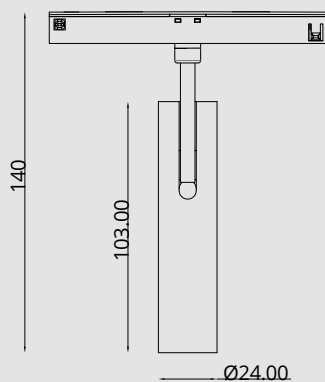

## DIMENSION

Unit: mm

COLOR:

Chrome

Code:	<b>MINI-MAG-CHROME</b>
Power:	5W
LED Chip:	<b>CREE</b> ⇄
CRI:	>90
CCT:	3000K
Net Weight:	
Body Material :	6030 Aluminium
Input Voltage :	DC48V
Luminous Flux:	360lm±5%lm(3000K)
Adjustable Angle :	0°- 90°Vertical Aiming Tilt 0°- 350°horizontal Rotation

## PHOTOMETRIC DIAGRAM