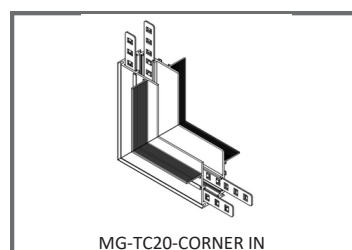

Model	MG-TC-20-2M / 3M
Input Voltage	48VDC
Size	200 / 300 mm
Color	Black
Sealing	IP20
Body Material	Aluminum

DIMENSION

Unit: mm

RELATED ITEM

COLOR: