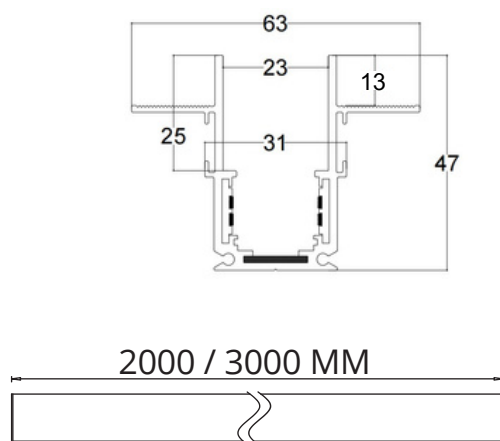

Model	MG-TC-20-2M / 3M
Input Voltage	48VDC
Size	200 / 300 mm
Color	Black
Sealing	IP20
Body Material	Aluminum

DIMENSION

Unit: mm

RELATED ITEM

COLOR: