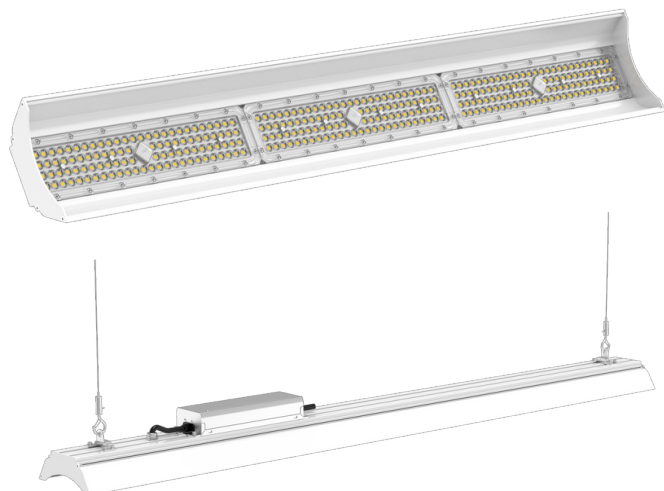

IK10

DIMENSION

Unit: mm

Code: **LINBAY-150-6K**

LED Watt 150W

LED Chip: **OSRAM**

Luminous Flux: 21000

CCT 6000K

Beam Angle: 90°

Power Factor: >0.95

Material: Aluminum

IP Grade: IP66

Voltage: AC100-305V

Housing Color: White

Weight 3 KG

PHOTOMETRIC DIAGRAM