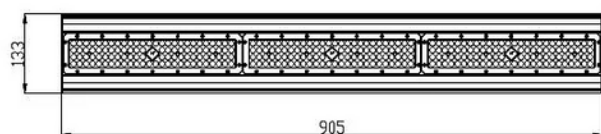

IK10

DIMENSION

Unit: mm

Code: **LINBAY-150-6K**

LED Watt 150W

LED Chip: **OSRAM**

Luminous Flux: 21000

CCT 6000K

Beam Angle: 90°

Power Factor: >0.95

Material: Aluminum

IP Grade: IP66

Voltage: AC100-305V

Housing Color: White

Weight 3 KG

PHOTOMETRIC DIAGRAM