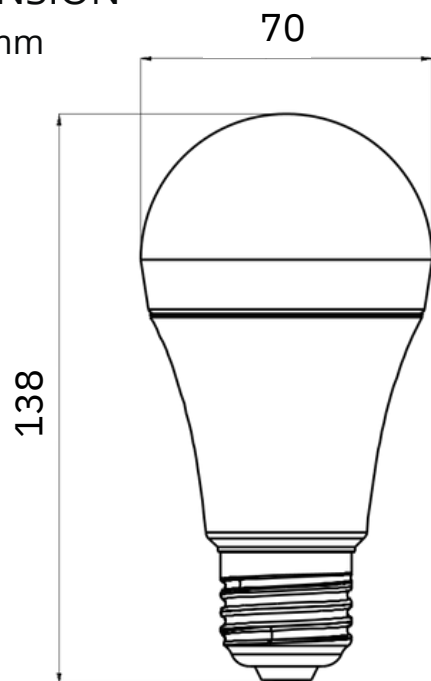

Product Data Sheet

Code:	LIFE-SMART-14W-RGBW
LED Watt:	14W
Base Type:	E27
LED efficiency LM/W:	-
Luminous Flux:	1521
Beam Angle:	200°
CRI:	80
Power Factor:	>0.5
Frequency:	50/60HZ
Input Voltage:	AC176~264V

DIMENSION

Unit: mm

COLOURS: