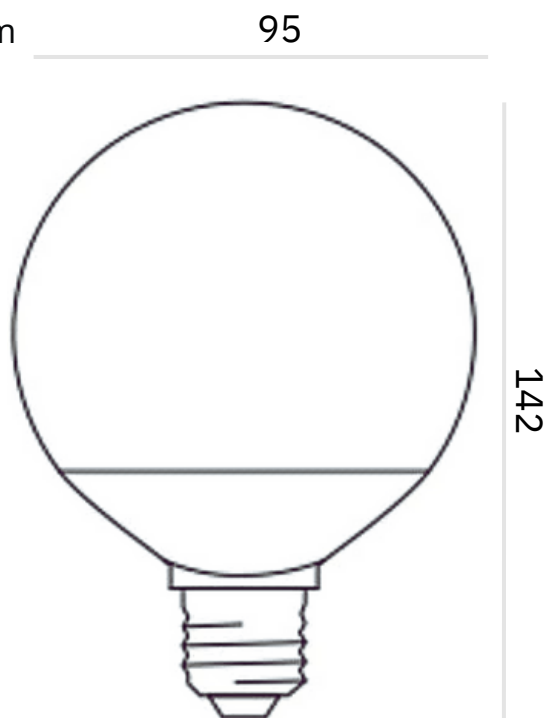

# Product Data Sheet

Code:	<b>LIFE-SMART-14W-RGBW</b>
LED Watt:	14W
Base Type:	E27
LED efficiency LM/W:	-
Luminous Flux:	1521
Beam Angle:	200°
CRI:	80
Power Factor:	>0.5
Frequency:	50/60HZ
Input Voltage:	AC176~264V

## DIMENSION

Unit: mm