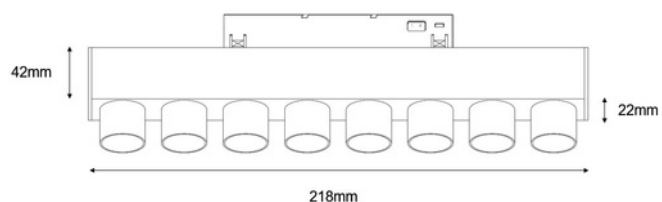

DIMENSION

Unit: mm

COLOR:

Sand black

Code:	LIFE-MG-SP8
Power:	16W
LED Chip:	bridgelux.
CRI:	>90
CCT:	3000K
Net Weight:	
Body Material :	Aluminium
Input Voltage :	DC48V
Luminous Flux:	1020±5%lm(3000K)
Adjustable Angle :	NO

PHOTOMETRIC DIAGRAM