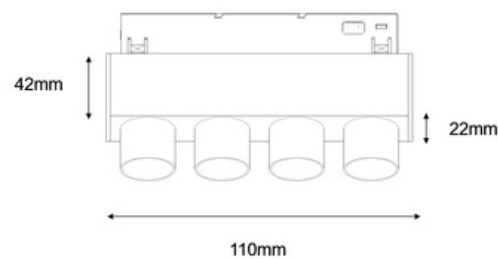

DIMENSION

Unit: mm

COLOR:

Sand black

Code:	LIFE-MG-SP4
Power:	8W
LED Chip:	bridgelux.
CRI:	>90
CCT:	3000K
Net Weight:	
Body Material :	Aluminium
Input Voltage :	DC48V
Luminous Flux:	510±5%lm(3000K)
Adjustable Angle :	NO

PHOTOMETRIC DIAGRAM