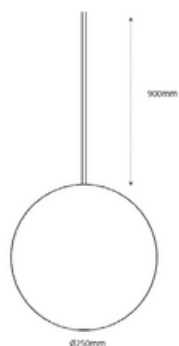

DIMENSION

Unit: mm

COLOR:

White

| | |
|--------------------|---------------------|
| Code: | LIFE-MG-MN25 |
| Power: | 24W |
| LED Chip: | bridgelux. |
| CRI: | >80 |
| CCT: | 3000K |
| Net Weight: | |
| Body Material : | Aluminium |
| Input Voltage : | DC48V |
| Luminous Flux: | ±5%lm(3000K) |
| Adjustable Angle : | NO |