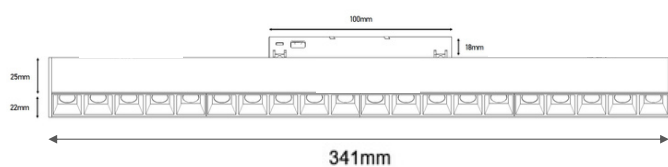

DIMENSION

Unit: mm

COLOR:

Sand black

SM : SMART SYSTEM

Code: **LIFE-MG-LB20 / SM**

Power: 20W

LED Chip: 

CRI: >90

CCT: 3000K / CCT

Net Weight:

Body Material : Aluminium

Input Voltage : DC48V

Luminous Flux: 1730±5%lm(3000K)

Adjustable Angle : NO

PHOTOMETRIC DIAGRAM