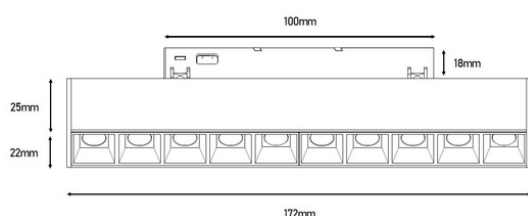

## DIMENSION

Unit: mm

COLOR:

Sand black

SM : SMART SYSTEM

Code: **LIFE-MG-LB10 / SM**

Power: 10W

LED Chip: 

CRI: >90

CCT: 3000K / CCT

Net Weight:

Body Material : Aluminium

Input Voltage : DC48V

Luminous Flux: 825±5%lm(3000K)

Adjustable Angle : NO