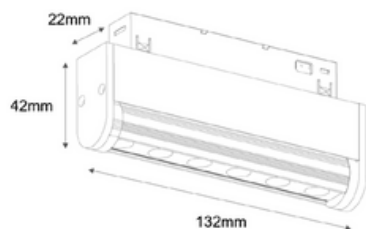

## DIMENSION

Unit: mm

COLOR:

Sand black

Code:	<b>LIFE-MG-L6</b>
Power:	6W
LED Chip:	bridgelux.
CRI:	>90
CCT:	3000K
Net Weight:	
Body Material :	Aluminium
Input Voltage :	DC48V
Luminous Flux:	260±5%lm(3000K)
Adjustable Angle :	0°- 75°Vertical Aiming Tilt

## PHOTOMETRIC DIAGRAM