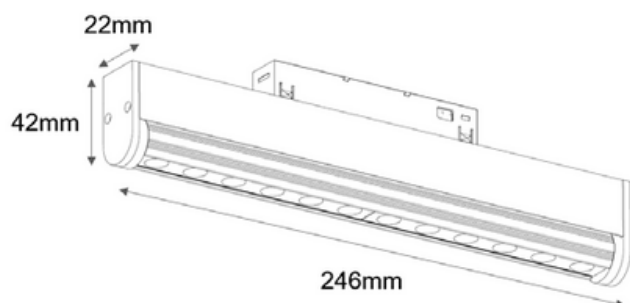

DIMENSION

Unit: mm

COLOR:

Sand black

Code:	LIFE-MG-L12
Power:	12W
LED Chip:	bridgelux.
CRI:	>90
CCT:	3000K
Net Weight:	
Body Material :	Aluminium
Input Voltage :	DC48V
Luminous Flux:	520±5%lm(3000K)
Adjustable Angle :	0°- 75°Vertical Aiming Tilt