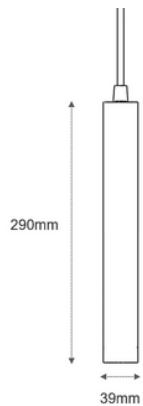

## DIMENSION

Unit: mm

COLOR:

Sand black

Code:	<b>LIFE-MG-FM9</b>
Power:	9W
LED Chip:	bridgelux.
CRI:	>90
CCT:	3000K
Net Weight:	
Body Material :	Aluminium
Input Voltage :	DC48V
Luminous Flux:	315±5%lm(3000K)
Adjustable Angle :	NO