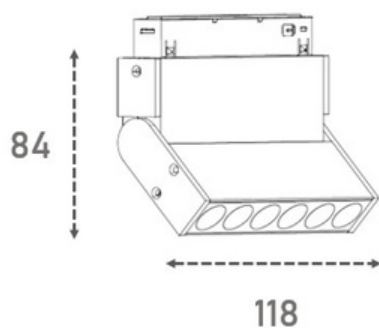

DIMENSION

Unit: mm

COLOR:

SM : SMART SYSTEM

Code:	LIFE-MG-F6 / SM
Power:	6W
LED Chip:	bridgelux.
CRI:	>90
CCT:	3000K / CCT
Net Weight:	
Body Material :	Aluminium
Input Voltage :	DC48V
Luminous Flux:	495±5%lm(3000K)
Adjustable Angle :	0°- 90°Vertical Aiming Tilt

PHOTOMETRIC DIAGRAM