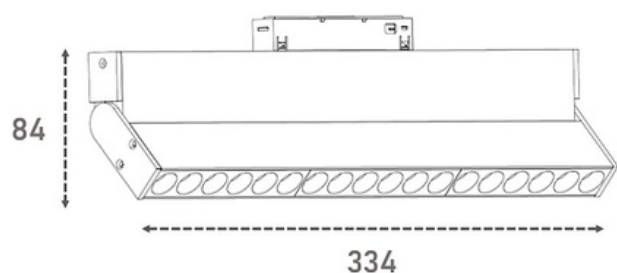

DIMENSION

Unit: mm

COLOR:

DALI SYSTEM

Code:	LIFE-MG-F18 / DALI
Power:	18W
LED Chip:	bridgelux.
CRI:	>90
CCT:	3000K
Net Weight:	
Body Material :	Aluminium
Input Voltage :	DC48V
Luminous Flux:	1375±5%lm(3000K)
Adjustable Angle :	0°- 90°Vertical Aiming Tilt