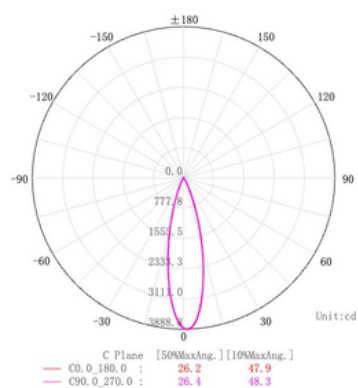

## DIMENSION

Unit: mm

COLOR:

Code: **LIFE-MG-F12 / DALI / SM**

Power: 12W

LED Chip: 

CRI: >90

CCT: 3000K / CCT

Net Weight:

Body Material : Aluminium

Input Voltage : DC48V

Luminous Flux: 1015±5%lm(3000K)

Adjustable Angle : 0°- 90°Vertical Aiming Tilt

## PHOTOMETRIC DIAGRAM

SM : SMART SYSTEM