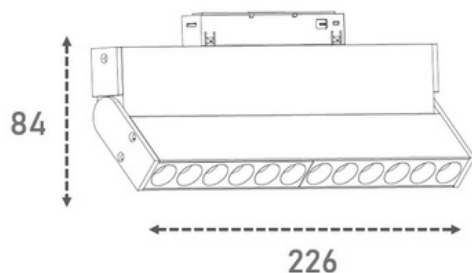

## DIMENSION

Unit: mm

COLOR:

Code: **LIFE-MG-F12 / DALI / SM**

Power: 12W

LED Chip: 

CRI: >90

CCT: 3000K / CCT

Net Weight:

Body Material : Aluminium

Input Voltage : DC48V

Luminous Flux: 1015±5%lm(3000K)

Adjustable Angle : 0°- 90°Vertical Aiming Tilt