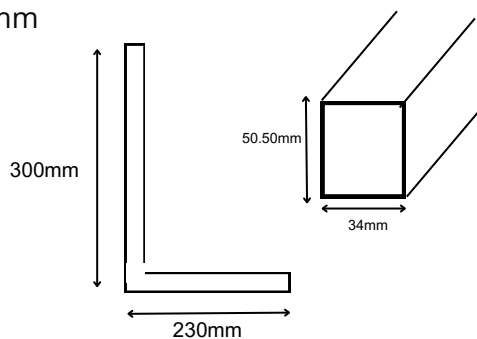

DIMENSION

Unit: mm

COLOR:

Sand black

Code:	LIFE-MG-DF90
Power:	24W
LED Chip:	bridgelux.
CRI:	>90
CCT:	3000K
Net Weight:	
Body Material :	Aluminium
Input Voltage :	DC48V
Luminous Flux:	1035±5%lm(3000K)
Adjustable Angle :	NO