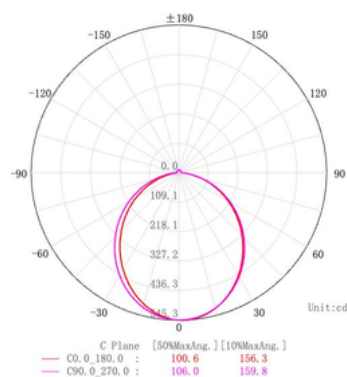

Code: **LIFE-MG-DF680 / SM**

Power: 24W

LED Chip: 

CRI: >90

CCT: 3000K / CCT

Net Weight:

Body Material : Aluminium

Input Voltage : DC48V

Luminous Flux: 1455±5%lm(3000K)

Adjustable Angle : NO

DIMENSION

Unit: mm

COLOR:

Sand black

PHOTOMETRIC DIAGRAM

SM : SMART SYSTEM