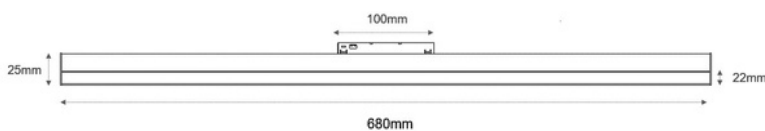

Code: **LIFE-MG-DF680 / SM**

Power: 24W

LED Chip: 

CRI: >90

CCT: 3000K / CCT

Net Weight:

Body Material : Aluminium

Input Voltage : DC48V

Luminous Flux: 1455±5%lm(3000K)

Adjustable Angle : NO

DIMENSION

Unit: mm

COLOR:

Sand black

PHOTOMETRIC DIAGRAM

SM : SMART SYSTEM