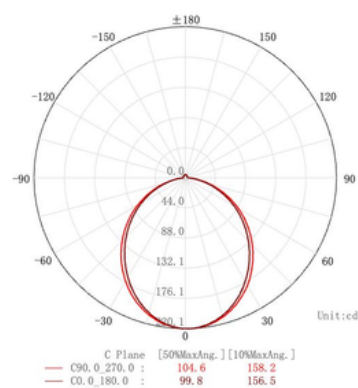

DIMENSION

Unit: mm

COLOR: 
Sand black

Code: **LIFE-MG-DF340 / SM**

Power: 12W

LED Chip: 

CRI: >90

CCT: 3000K / CCT

Net Weight:

Body Material : Aluminium

Input Voltage : DC48V

Luminous Flux: 580±5%lm(3000K)

Adjustable Angle : NO

PHOTOMETRIC DIAGRAM

SM : SMART SYSTEM