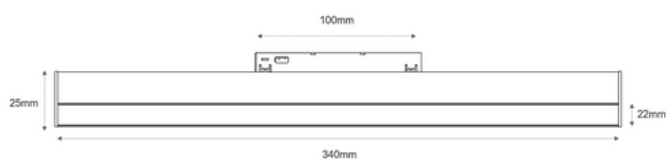

DIMENSION

Unit: mm

COLOR: 
Sand black

Code: **LIFE-MG-DF340 / SM**

Power: 12W

LED Chip: 

CRI: >90

CCT: 3000K / CCT

Net Weight:

Body Material : Aluminium

Input Voltage : DC48V

Luminous Flux: 580±5%lm(3000K)

Adjustable Angle : NO

PHOTOMETRIC DIAGRAM

SM : SMART SYSTEM