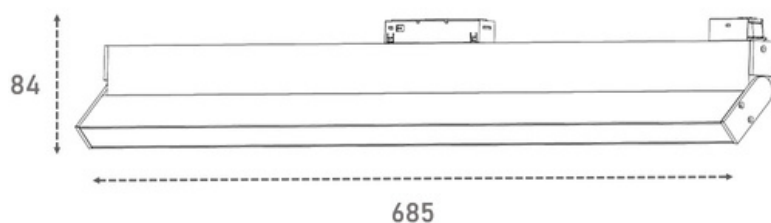

DIMENSION

Unit: mm

COLOR:

Sand black

Code:	LIFE-MG-D68X
Power:	24W
LED Chip:	bridgelux.
CRI:	>90
CCT:	3000K
Net Weight:	
Body Material :	Aluminium
Input Voltage :	DC48V
Luminous Flux:	1055±5%lm(3000K)
Adjustable Angle :	0°- 90°Vertical Aiming Tilt