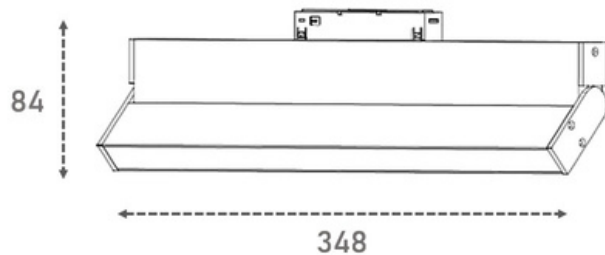

DIMENSION

Unit: mm

COLOR:

Code:	LIFE-MG-D34X
Power:	12W
LED Chip:	bridgelux.
CRI:	>90
CCT:	3000K
Net Weight:	
Body Material :	Aluminium
Input Voltage :	DC48V
Luminous Flux:	510±5%lm(3000K)
Adjustable Angle :	0°- 90°Vertical Aiming Tilt

PHOTOMETRIC DIAGRAM