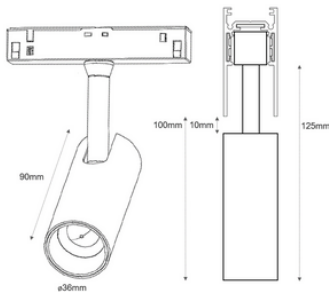

DIMENSION

Unit: mm

COLOR:

Sand black

Code:	LIFE-MG-7TR
Power:	7W
LED Chip:	bridgelux.
CRI:	>90
CCT:	3000K
Net Weight:	
Body Material :	Aluminium
Input Voltage :	DC48V
Luminous Flux:	520±5%lm(3000K)
Adjustable Angle :	0°- 90°Vertical Aiming Tilt 0°- 350°horizontal Rotation

PHOTOMETRIC DIAGRAM