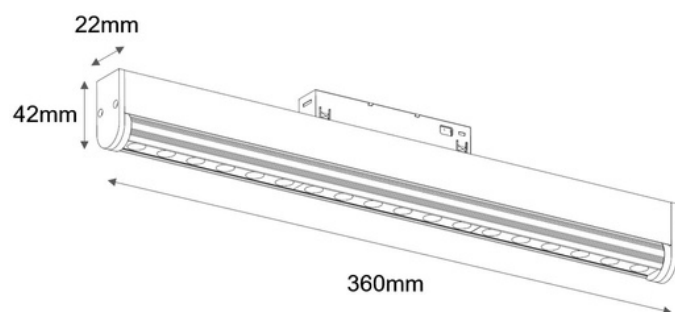

DIMENSION

Unit: mm

COLOR:

Sand black

Code: **LIFE-MG-20-L18**

Power: 18W

LED Chip: 

CRI: >90

CCT: 3000K

Net Weight:

Body Material : Aluminium

Input Voltage : DC48V

Luminous Flux: 780±5%lm(3000K)

Adjustable Angle : 0°- 75°Vertical Aiming Tilt

PHOTOMETRIC DIAGRAM