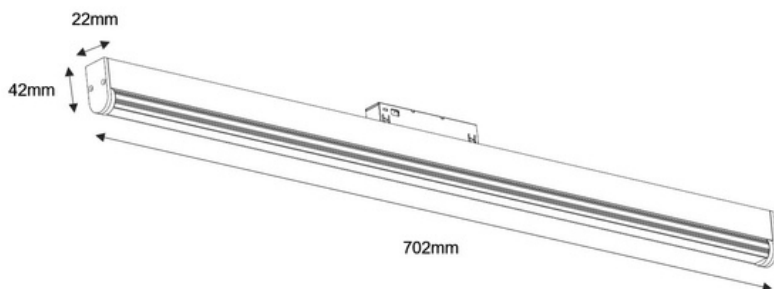

DIMENSION

Unit: mm

COLOR: 
Sand black

Code: **LIFE-MG-20-D70 / SM / DALI**

Power: 20W

LED Chip: 

CRI: >90

CCT: 3000K / CCT

Net Weight:

Body Material : Aluminium

Input Voltage : DC48V

Luminous Flux: 930±5%lm(3000K)

Adjustable Angle : 0°- 75°Vertical Aiming Tilt

PHOTOMETRIC DIAGRAM

SM : SMART SYSTEM