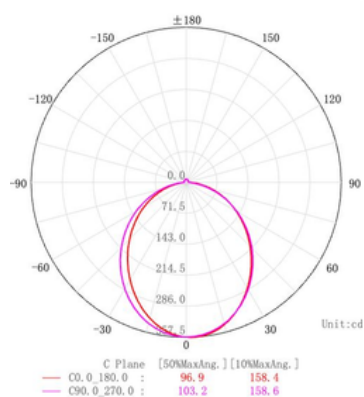

DIMENSION

Unit: mm

COLOR: 
Sand black

Code: **LIFE-MG-20-D70 / SM / DALI**

Power: 20W

LED Chip: 

CRI: >90

CCT: 3000K / CCT

Net Weight:

Body Material : Aluminium

Input Voltage : DC48V

Luminous Flux: 930±5%lm(3000K)

Adjustable Angle : 0°- 75°Vertical Aiming Tilt

PHOTOMETRIC DIAGRAM

SM : SMART SYSTEM