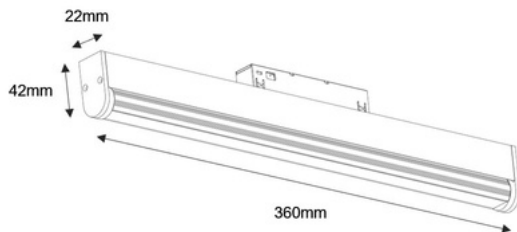

DIMENSION

Unit: mm

COLOR:

Sand black

Code:	LIFE-MG-20-D36
Power:	10W
LED Chip:	bridgelux
CRI:	>90
CCT:	3000K
Net Weight:	
Body Material :	Aluminium
Input Voltage :	DC48V
Luminous Flux:	508±5%lm(3000K)
Adjustable Angle :	0°- 75°Vertical Aiming Tilt

PHOTOMETRIC DIAGRAM