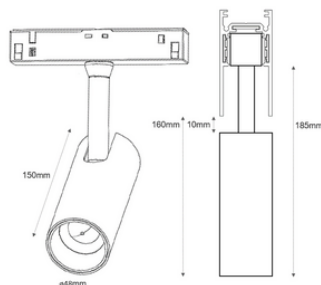

## DIMENSION

Unit: mm

COLOR:

Sand black

Code:	<b>LIFE-MG-12TR / SM</b>
Power:	12W
LED Chip:	bridgelux
CRI:	>90
CCT:	3000K/ CCT
Net Weight:	
Body Material :	Aluminium
Input Voltage :	DC48V
Luminous Flux:	1015±5%lm(3000K)
Adjustable Angle :	0°- 90°Vertical Aiming Tilt 0°- 350°horizontal Rotation

## PHOTOMETRIC DIAGRAM

SM : SMART SYSTEM