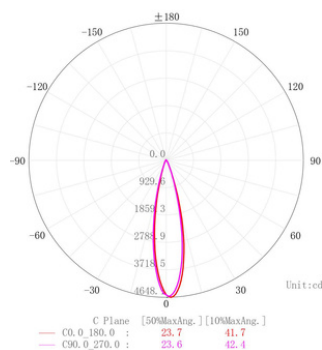

## DIMENSION

Unit: mm

COLOR:

Sand black

Code:	<b>LIFE-MG-12TR / SM</b>
Power:	12W
LED Chip:	bridgelux
CRI:	>90
CCT:	3000K/ CCT
Net Weight:	
Body Material :	Aluminium
Input Voltage :	DC48V
Luminous Flux:	1015±5%lm(3000K)
Adjustable Angle :	0°- 90°Vertical Aiming Tilt 0°- 350°horizontal Rotation

## PHOTOMETRIC DIAGRAM

SM : SMART SYSTEM