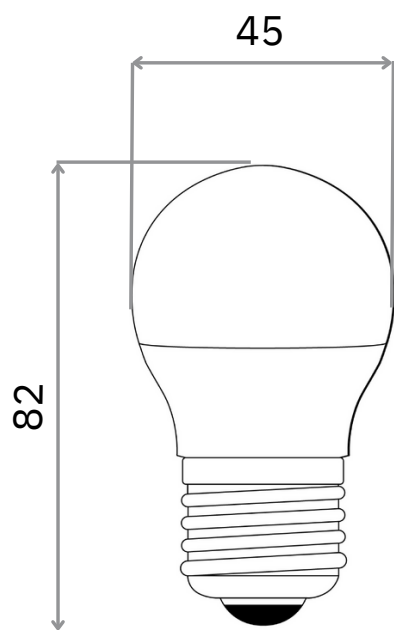

# Product Data Sheet

Code:	<b>LIFE-G45-5W-WW / CW</b>
LED Watt:	5W
Base Type:	E27
LED efficiency LM/W:	100lm/W
Luminous Flux:	500
Beam Angle:	200°
CRI:	80
Power Factor:	>0.5
Frequency:	50/60HZ
Input Voltage:	AC176~264V

## DIMENSION

Unit: mm