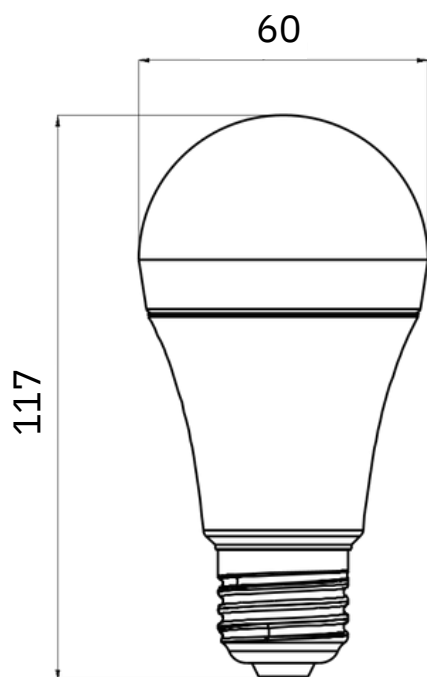

Product Data Sheet

Code: **LIFE-COMFORT-11W**

LED Watt: 11W

Base Type: E27

LED efficiency LM/W: 96lm/W

Luminous Flux: 1055

Beam Angle: 200°

CRI: 95

Power Factor: >0.7

Frequency: 50/60HZ

Input Voltage: AC176~264V

DIMENSION

Unit: mm

COLOURS:

3000K
Warm
White

6000K
Cool
White