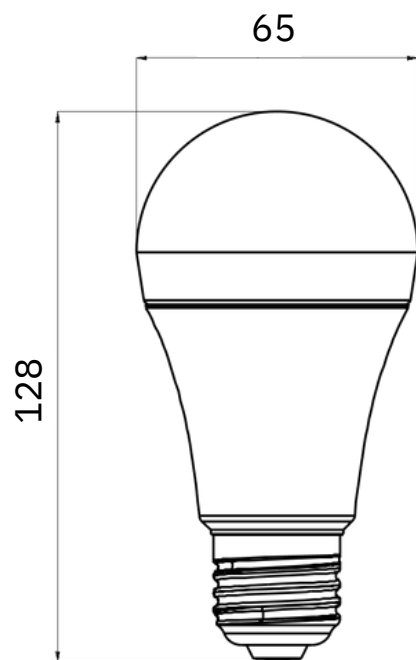

SAMSUNG

Code: **LIFE-A65-15W-WW**

LED Watt: 15W

Base Type: E27

LED efficiency LM/W: 90lm/W

Luminous Flux: 1350

Beam Angle: 220°

CRI: 80

Power Factor: >0.5

Frequency: 50/60HZ

Input Voltage: AC176~264V

DIMENSION

Unit: mm

COLOURS: