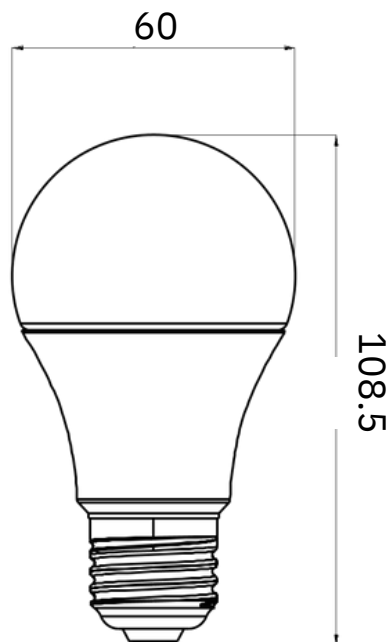

SAMSUNG

Code: **LIFE-A60-11W-WW**

LED Watt: 11W

Base Type: E27

LED efficiency LM/W: 90lm/W

Luminous Flux: 990

Beam Angle: 220°

CRI: 80

Power Factor: >0.5

Frequency: 50/60HZ

Input Voltage: AC176~264V

DIMENSION

Unit: mm

COLOURS: