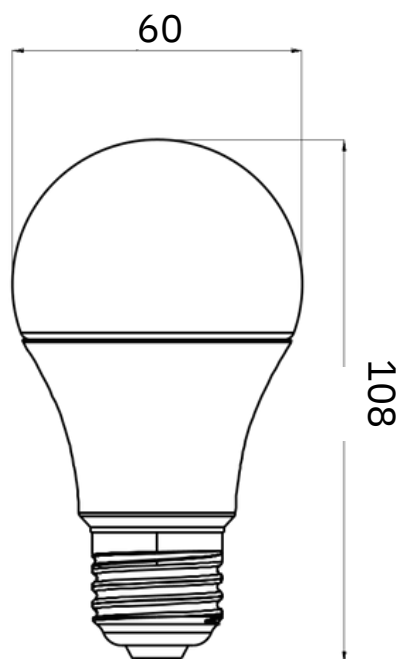

Product Data Sheet

Code: **LIFE-9W-WW / CW**

LED Watt: 9W

Base Type: E27

LED efficiency LM/W: 100lm/W

Luminous Flux: 900

Beam Angle: 200°

CRI: 80

Power Factor: >0.5

Frequency: 50/60HZ

Input Voltage: AC176~264V

DIMENSION

Unit: mm

COLOURS: