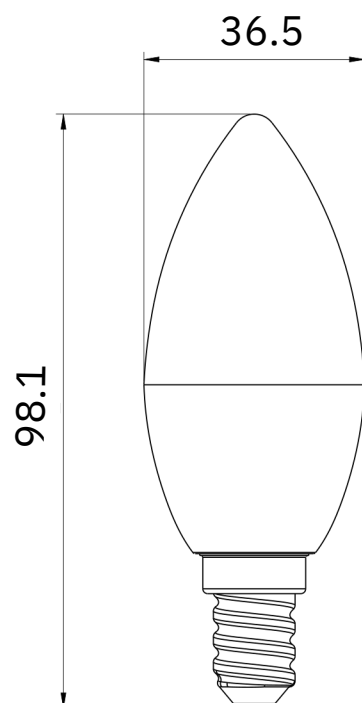

# Product Data Sheet

Code:	<b>LIFE-7W-WW / CW-E14</b>
LED Watt:	7W
Base Type:	E14
LED efficiency LM/W:	100lm/W
Luminous Flux:	700
Beam Angle:	200°
CRI:	80
Power Factor:	>0.5
Frequency:	50/60HZ
Input Voltage:	AC176~264V

## DIMENSION

Unit: mm