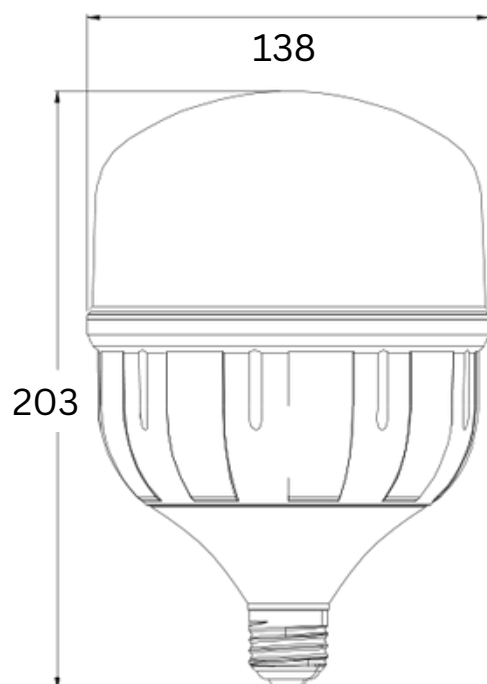

# Product Data Sheet

Code:	<b>LIFE-50W-WW / CW</b>
LED Watt:	35W
Base Type:	E27
LED efficiency LM/W:	100lm/W
Luminous Flux:	5000
Beam Angle:	200°
CRI:	80
Power Factor:	>0.5
Frequency:	50/60HZ
Input Voltage:	AC176~264V

## DIMENSION

Unit: mm