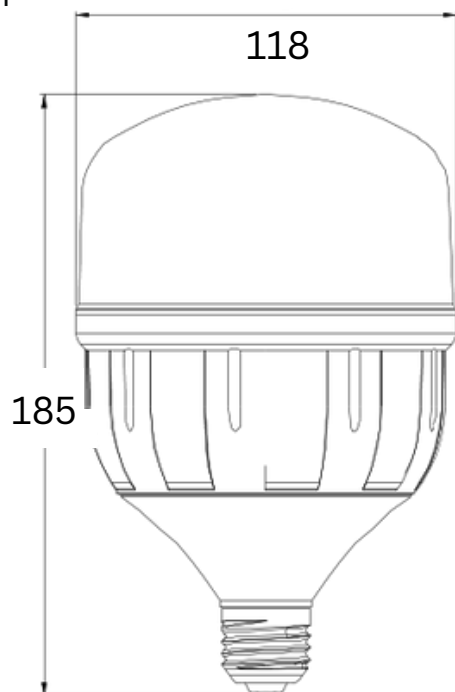

Product Data Sheet

Code: **LIFE-35W-WW / CW**

LED Watt: 35W

Base Type: E27

LED efficiency LM/W: 100lm/W

Luminous Flux: 3500

Beam Angle: 200°

CRI: 80

Power Factor: >0.5

Frequency: 50/60HZ

Input Voltage: AC176~264V

DIMENSION

Unit: mm

COLOURS: