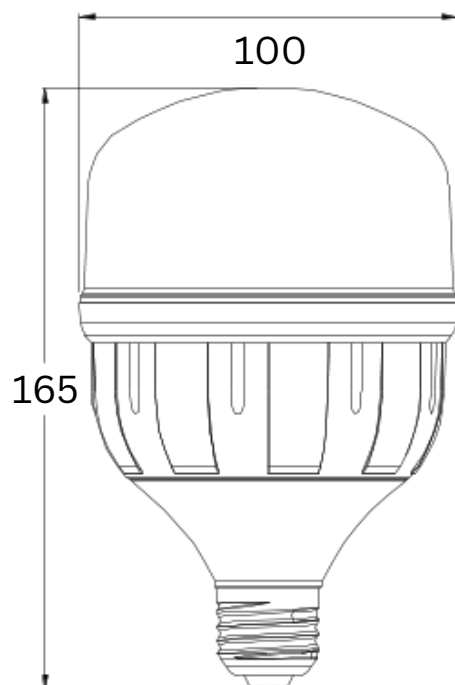

# Product Data Sheet

Code:	LIFE-25W-WW / CW
LED Watt:	25W
Base Type:	E27
LED efficiency LM/W:	100lm/W
Luminous Flux:	2500
Beam Angle:	200°
CRI:	80
Power Factor:	>0.5
Frequency:	50/60HZ
Input Voltage:	AC176~264V

## DIMENSION

Unit: mm