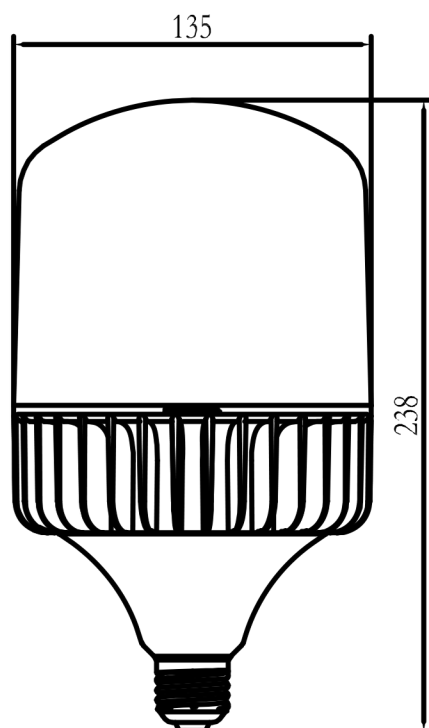

# Product Data Sheet

Code:	IND-LIFE-50W-WW / CW
LED Watt:	50W
Base Type:	E27
LED efficiency LM/W:	100lm/W
Luminous Flux:	5000
Beam Angle:	200°
CRI:	80
Power Factor:	>0.9
Frequency:	50/60HZ
Input Voltage:	AC176~264V

## DIMENSION

Unit: mm